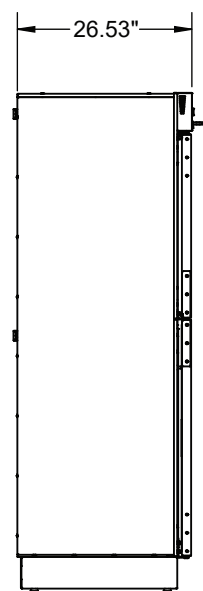

TS-Series Touch Screen Blanket & Fluid Warming Cabinets

Model # DWC243074E-TS

(E = Equal Chambers)

DIMENSIONS

SHOWN WITH
STANDARD 4" BASE

DOOR REMOVED
FOR CLARITY

FRONT VIEW

SIDE VIEW

SPECIFICATIONS

Overall Size

26.5"D x 30"W x 74.5"H
(673.1mm x 762mm x 1892mm)
17.64 Cubic Feet Storage
4 Adjustable Shelves

Upper Chamber I.D.

23"D x 26"W x 25"H
(584.2mm x 660.4mm x 635mm)
8.65 Cubic Feet Storage
Temperature Range 90°-160° F (Tolerance +/- 2° F)

Lower Chamber I.D.

23"D x 26"W x 26"H
(584.2mm x 660.4mm x 660.4mm)
8.99 Cubic Feet Storage
Temperature Range 90°-160° F (Tolerance +/- 2° F)

Electrical

120V, 12.5 Amp, 50/60 Hz, .90 kWh (Avg.),
3071 BTU/hr (Avg.)