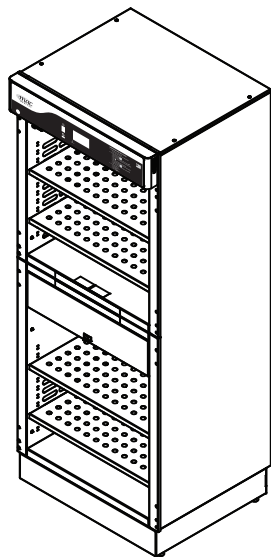

TS-Series Touch Screen Blanket & Fluid Warming Cabinets

Model # DWC243074E-TS

(E = Equal Chambers)

DIMENSIONS

SHOWN WITH
STANDARD 4" BASE

DOOR REMOVED
FOR CLARITY

FRONT VIEW

SIDE VIEW

SPECIFICATIONS

Overall Size

26.5"D x 30"W x 74.5"H
(673.1mm x 762mm x 1892mm)
17.64 Cubic Feet Storage
4 Adjustable Shelves

Upper Chamber I.D.

23"D x 26"W x 25"H
(584.2mm x 660.4mm x 635mm)
8.65 Cubic Feet Storage
Temperature Range 90°-160° F (Tolerance +/- 2° F)

Lower Chamber I.D.

23"D x 26"W x 26"H
(584.2mm x 660.4mm x 660.4mm)
8.99 Cubic Feet Storage
Temperature Range 90°-160° F (Tolerance +/- 2° F)

Electrical

120V, 12.5 Amp, 50/60 Hz, .90 kWh (Avg.),
3071 BTU/hr (Avg.)