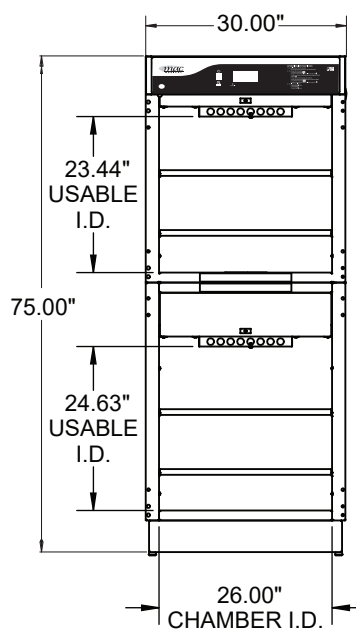

TS-Series Touch Screen Blanket & Fluid Warming Cabinets

Model # DWC243074E-TS

(E = Equal Chambers)

DIMENSIONS

SHOWN WITH
STANDARD 4" BASE

DOOR REMOVED
FOR CLARITY

FRONT VIEW

SIDE VIEW

SPECIFICATIONS

Overall Size

26.5"D x 30"W x 74.5"H
(673.1mm x 762mm x 1892mm)
17.64 Cubic Feet Storage
4 Adjustable Shelves

Upper Chamber I.D.

23"D x 26"W x 25"H
(584.2mm x 660.4mm x 635mm)
8.65 Cubic Feet Storage
Temperature Range 90°-160° F (Tolerance +/- 2° F)

Lower Chamber I.D.

23"D x 26"W x 26"H
(584.2mm x 660.4mm x 660.4mm)
8.99 Cubic Feet Storage
Temperature Range 90°-160° F (Tolerance +/- 2° F)

Electrical

120V, 12.5 Amp, 50/60 Hz, .90 kWh (Avg.),
3071 BTU/hr (Avg.)