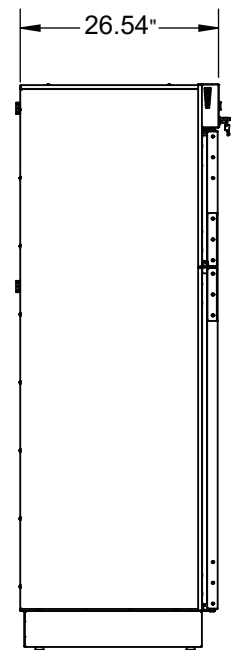

TS-Series Touch Screen Blanket & Fluid Warming Cabinets

Model # DWC243074T-TS

(T = Chambers in Thirds)

DIMENSIONS

SHOWN WITH STANDARD 4" BASE

DOOR REMOVED FOR CLARITY

FRONT VIEW

SIDE VIEW

SPECIFICATIONS

Overall Size

26.5"D x 30"W x 74.5"H
(673.1mm x 762mm x 1892mm)
17.21 Cubic Feet Storage
3 Adjustable Shelves

Upper Chamber I.D.

23"D x 26"W x 15.25"H
(584.2mm x 660.4mm x 387.3mm)
5.28 Cubic Feet Storage
Temperature Range 90°-160° F (Tolerance +/- 1° F)

Lower Chamber I.D.

23"D x 26"W x 34.5"H
(584.2mm x 660.4mm x 876.3mm)
11.93 Cubic Feet Storage
Temperature Range 90°-160° F (Tolerance +/- 3° F)

Electrical

120V, 12.5 Amp, 50/60 Hz, .90 kWh (Avg.),
3071 BTU/hr (Avg.)