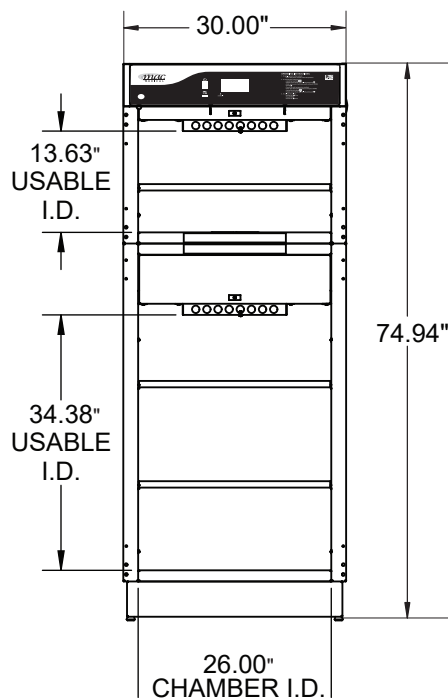

TS-Series Touch Screen Blanket & Fluid Warming Cabinets

Model # DWC243074T-TS

(T = Chambers in Thirds)

DIMENSIONS

SHOWN WITH STANDARD 4" BASE

DOOR REMOVED FOR CLARITY

FRONT VIEW

SIDE VIEW

SPECIFICATIONS

Overall Size

26.5"D x 30"W x 74.5"H
(673.1mm x 762mm x 1892mm)
17.21 Cubic Feet Storage
3 Adjustable Shelves

Upper Chamber I.D.

23"D x 26"W x 15.25"H
(584.2mm x 660.4mm x 387.3mm)
5.28 Cubic Feet Storage
Temperature Range 90°-160° F (Tolerance +/- 1° F)

Lower Chamber I.D.

23"D x 26"W x 34.5"H
(584.2mm x 660.4mm x 876.3mm)
11.93 Cubic Feet Storage
Temperature Range 90°-160° F (Tolerance +/- 3° F)

Electrical

120V, 12.5 Amp, 50/60 Hz, .90 kWh (Avg.),
3071 BTU/hr (Avg.)