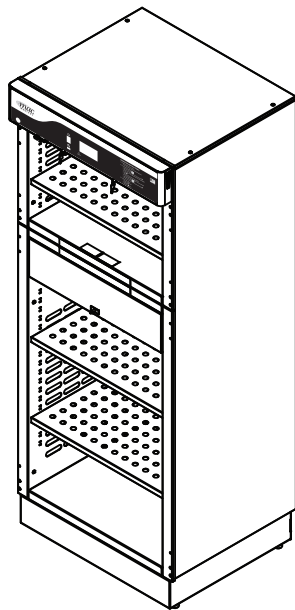

TS-Series Touch Screen Blanket & Fluid Warming Cabinets

Model # DWC243074T-TS

(T = Chambers in Thirds)

DIMENSIONS

SHOWN WITH STANDARD 4" BASE

DOOR REMOVED FOR CLARITY

FRONT VIEW

SIDE VIEW

SPECIFICATIONS

Overall Size

26.5"D x 30"W x 74.5"H
(673.1mm x 762mm x 1892mm)
17.21 Cubic Feet Storage
3 Adjustable Shelves

Upper Chamber I.D.

23"D x 26"W x 15.25"H
(584.2mm x 660.4mm x 387.3mm)
5.28 Cubic Feet Storage
Temperature Range 90°-160° F (Tolerance +/- 1° F)

Lower Chamber I.D.

23"D x 26"W x 34.5"H
(584.2mm x 660.4mm x 876.3mm)
11.93 Cubic Feet Storage
Temperature Range 90°-160° F (Tolerance +/- 3° F)

Electrical

120V, 12.5 Amp, 50/60 Hz, .90 kWh (Avg.),
3071 BTU/hr (Avg.)