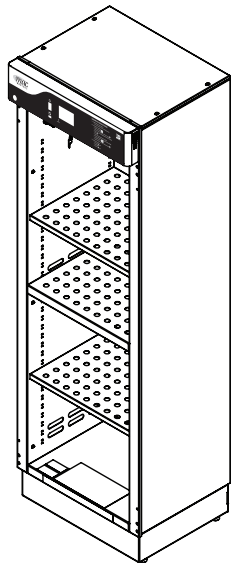

# TS-Series Touch Screen Blanket & Fluid Warming Cabinets

Model # SWC182474-TS

## DIMENSIONS

SHOWN WITH STANDARD 4" BASE

DOOR REMOVED FOR CLARITY

FRONT VIEW

SIDE VIEW

### Overall Size

20.5"D x 24"W x 75"H  
(520.7mm x 609.6mm x 1905mm)  
2 Adjustable Shelves, 1 Fixed Shelf

### Chamber I.D.

17"D x 20"W x 61"H  
(431.8mm x 508mm x 1549mm)  
12 Cubic Feet Storage  
Temperature Range 90°-160° F (Tolerance +/- 3° F)