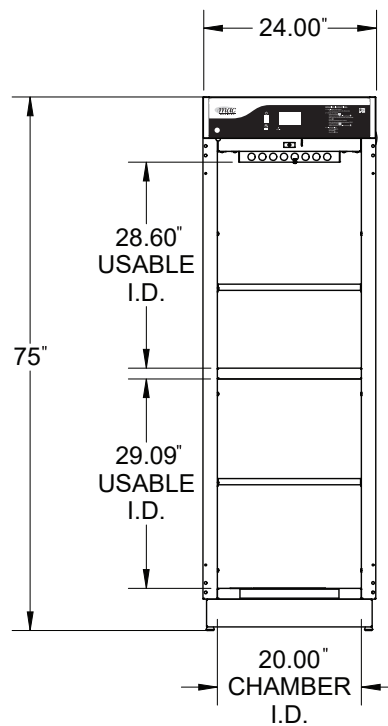

## DIMENSIONS

SHOWN WITH STANDARD 4" BASE

DOOR REMOVED FOR CLARITY

FRONT VIEW

SIDE VIEW

## SPECIFICATIONS

### Overall Size

20.5"D x 24"W x 75"H  
(520.7mm x 609.6mm x 1905mm)  
2 Adjustable Shelves, 1 Fixed Shelf

### Chamber I.D.

17"D x 20"W x 61"H  
(431.8mm x 508mm x 1549mm)  
12 Cubic Feet Storage  
Temperature Range 90°-160° F (Tolerance +/- 3° F)