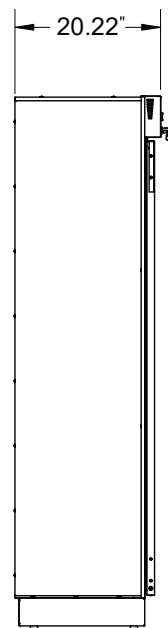

## DIMENSIONS

SHOWN WITH STANDARD 4" BASE

DOOR REMOVED FOR CLARITY

FRONT VIEW

SIDE VIEW

### Overall Size

20.5"D x 24"W x 75"H  
(520.7mm x 609.6mm x 1905mm)  
2 Adjustable Shelves, 1 Fixed Shelf

### Chamber I.D.

17"D x 20"W x 61"H  
(431.8mm x 508mm x 1549mm)  
12 Cubic Feet Storage  
Temperature Range 90°-160° F (Tolerance +/- 3° F)