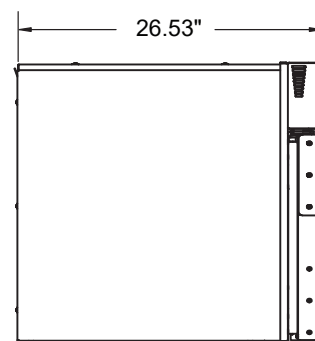

TS-Series Touch Screen Blanket & Fluid Warming Cabinets

Model # SWC243024-TS

DIMENSIONS

DOOR REMOVED FOR CLARITY

FRONT VIEW

SIDE VIEW

SPECIFICATIONS

Overall Size

26.5"D x 30"W x 24.5"H
(673.1mm x 762mm x 622.3mm)
1 Adjustable Shelf

Chamber I.D.

23"D x 26"W x 15.25"H
(584.2mm x 660.4mm x 387.3mm)
5.27 Cubic Feet Storage
Temperature Range 90°-160° F (Tolerance +/- 1° F)