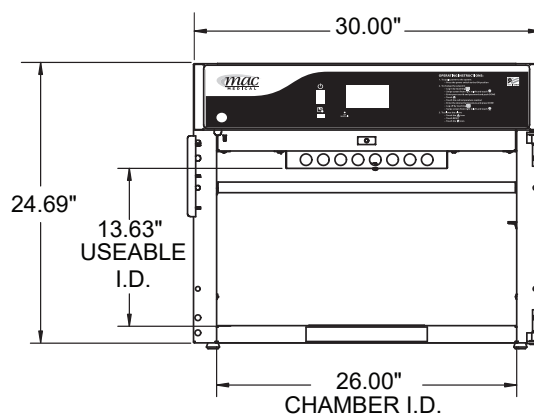

TS-Series Touch Screen Blanket & Fluid Warming Cabinets

Model # SWC243024-TS

DIMENSIONS

DOOR REMOVED FOR CLARITY

FRONT VIEW

SIDE VIEW

SPECIFICATIONS

Overall Size

26.5"D x 30"W x 24.5"H
(673.1mm x 762mm x 622.3mm)
1 Adjustable Shelf

Chamber I.D.

23"D x 26"W x 15.25"H
(584.2mm x 660.4mm x 387.3mm)
5.27 Cubic Feet Storage
Temperature Range 90°-160° F (Tolerance +/- 1° F)