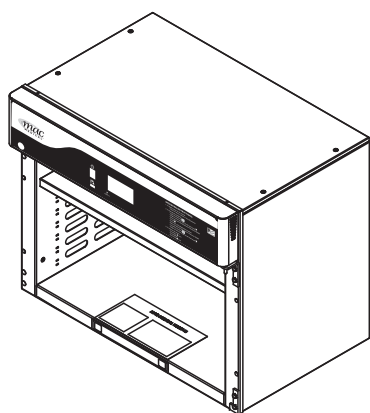

TS-Series Touch Screen Blanket & Fluid Warming Cabinets

Model # SWC243024-TS

DIMENSIONS

DOOR REMOVED FOR CLARITY

FRONT VIEW

SIDE VIEW

SPECIFICATIONS

Overall Size

26.5"D x 30"W x 24.5"H
(673.1mm x 762mm x 622.3mm)
1 Adjustable Shelf

Chamber I.D.

23"D x 26"W x 15.25"H
(584.2mm x 660.4mm x 387.3mm)
5.27 Cubic Feet Storage
Temperature Range 90°-160° F (Tolerance +/- 1° F)