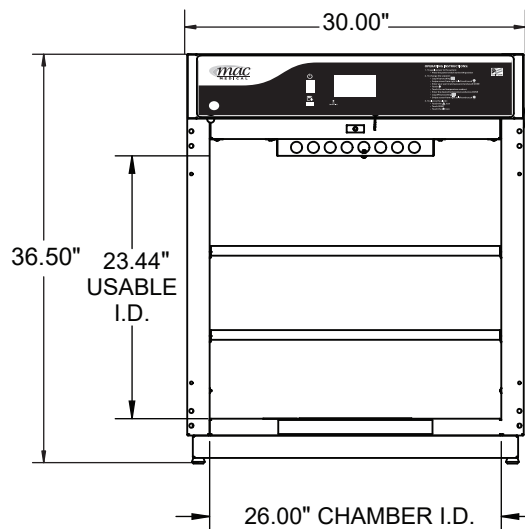

TS-Series Touch Screen Blanket & Fluid Warming Cabinets

Model # SWC243036-TS

DIMENSIONS

DOOR REMOVED FOR CLARITY

SHOWN WITH
STANDARD 2" BASE

FRONT VIEW

SIDE VIEW

SPECIFICATIONS

Overall Size

26.5"D x 30"W x 36.5"H
(673.1mm x 762mm x 914.4mm)
2 Adjustable Shelves

Chamber I.D.

23"D x 26"W x 25"H
(584.2mm x 660.4mm x 635mm)
8.65 Cubic Feet Storage
Temperature Range 90°-160° F (Tolerance +/- 2° F)