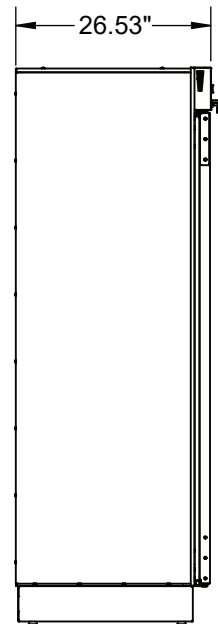

## DIMENSIONS

SHOWN WITH STANDARD 4" BASE

DOOR REMOVED FOR CLARITY

FRONT VIEW

SIDE VIEW

### Overall Size

26.5"D x 30"W x 74.5"H  
(673.1mm x 762mm x 1892mm)  
2 Adjustable Shelves, 1 Fixed Shelf

### Chamber I.D.

23"D x 26"W x 61"H  
(584.2mm x 660.4mm x 1549mm)  
21.1 Cubic Feet Storage  
Temperature Range 90°-160° F (Tolerance +/- 3° F)