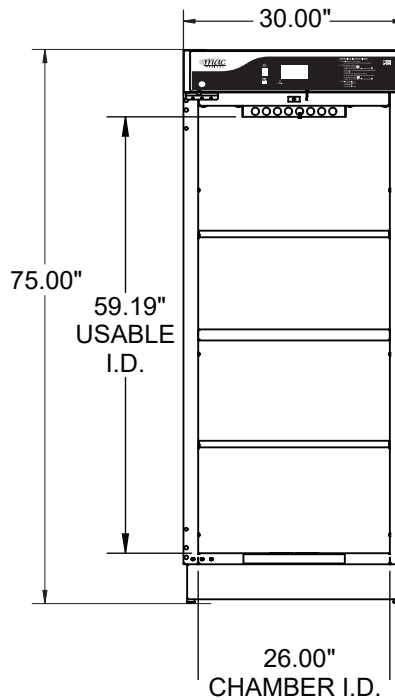

## DIMENSIONS

SHOWN WITH STANDARD 4" BASE

DOOR REMOVED FOR CLARITY

FRONT VIEW

SIDE VIEW

### Overall Size

26.5"D x 30"W x 74.5"H  
(673.1mm x 762mm x 1892mm)  
2 Adjustable Shelves, 1 Fixed Shelf

### Chamber I.D.

23"D x 26"W x 61"H  
(584.2mm x 660.4mm x 1549mm)  
21.1 Cubic Feet Storage  
Temperature Range 90°-160° F (Tolerance +/- 3° F)