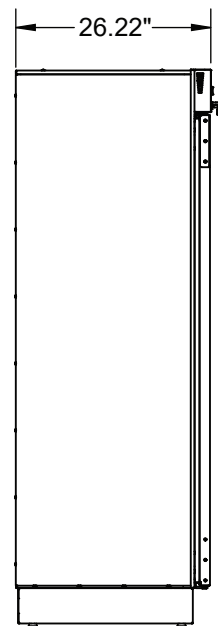

D-Series Data Logging Blanket & Fluid Warming Cabinets

Model # SWC243074

DIMENSIONS

SHOWN WITH STANDARD 4" BASE

DOOR REMOVED FOR CLARITY

FRONT VIEW

SIDE VIEW

SPECIFICATIONS

Overall Size

26.5"D x 30"W x 74.5"H
(673.1mm x 762mm x 1892mm)
2 Adjustable Shelves, 1 Fixed Shelf

Chamber I.D.

23"D x 26"W x 61"H
(584.2mm x 660.4mm x 1549mm)
21.1 Cubic Feet Storage
Temperature Range 90°-160° F (Tolerance +/- 3° F)