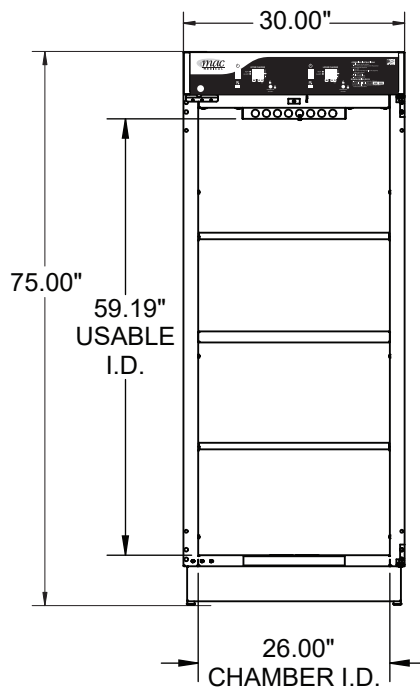

D-Series Data Logging Blanket & Fluid Warming Cabinets

Model # SWC243074

DIMENSIONS

SHOWN WITH STANDARD 4" BASE

DOOR REMOVED FOR CLARITY

FRONT VIEW

SIDE VIEW

SPECIFICATIONS

Overall Size

26.5"D x 30"W x 74.5"H
(673.1mm x 762mm x 1892mm)
2 Adjustable Shelves, 1 Fixed Shelf

Chamber I.D.

23"D x 26"W x 61"H
(584.2mm x 660.4mm x 1549mm)
21.1 Cubic Feet Storage
Temperature Range 90°-160° F (Tolerance +/- 3° F)